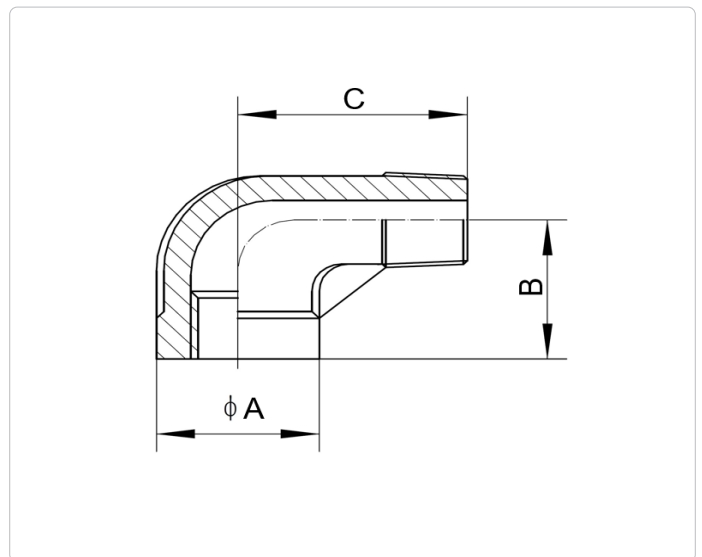

- PN20 /300lbs cast fittings, CF8M (1.4408, V4A) cast version of 316 (1.4401)
- Thread acc. to ISO 7-1, DIN EN 10226-1 (old DIN 2999 & BS21); parallel female thread Rp (BSPT) & taper male thread R (BSPT).
- Pressure ratings:

Temperature C°	Non-shock max. working pressure bar
-20 to 40	20
100	16.5
150	15
200	14
220	13.5