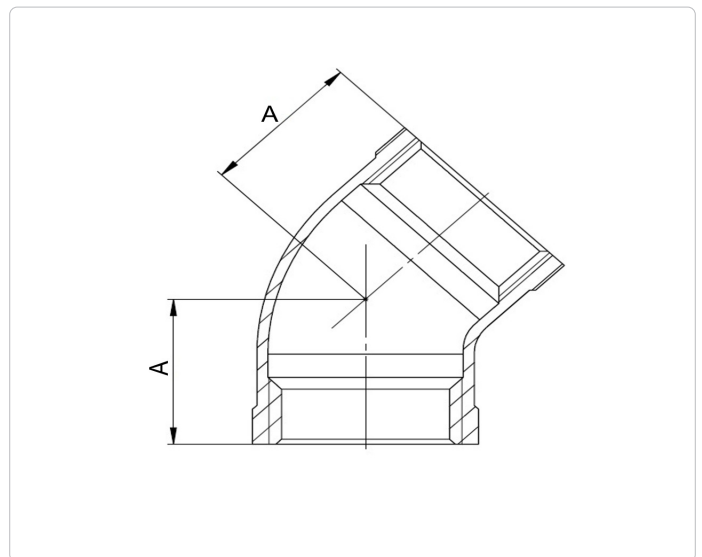

## Elbow 45° F/F

ISO4144 | EF120 | CF8M (1.4408, V4A) | ISO7-1 (Rp)

Article No.	DVGW Approved	Standard		Dimension (mm)
		Size	DN	A
421080001		1/8	6	16
421080002		1/4	8	17
421080003		3/8	10	19
421080004D	✓	1/2	15	21
421080005D	✓	3/4	20	25
421080006D	✓	1	25	29
421080007D	✓	1-1/4	32	33
421080008D	✓	1-1/2	40	37
421080009D	✓	2	50	42
421080010		2-1/2	65	49
421080011		3	80	54
421080012		4	100	64

- ISO4144 standard cast fittings, CF8M (1.4408) cast version of 316 (1.4401)
- Thread acc. to ISO 7-1, DIN EN 10226-1 (old DIN 2999 & BS21); parallel female thread Rp (BSPT).
- Pressure ratings:

Temperature C°	Non-shock max. working pressure bar
-20 to 40	20
100	16.5
150	15
200	14
220	13.5