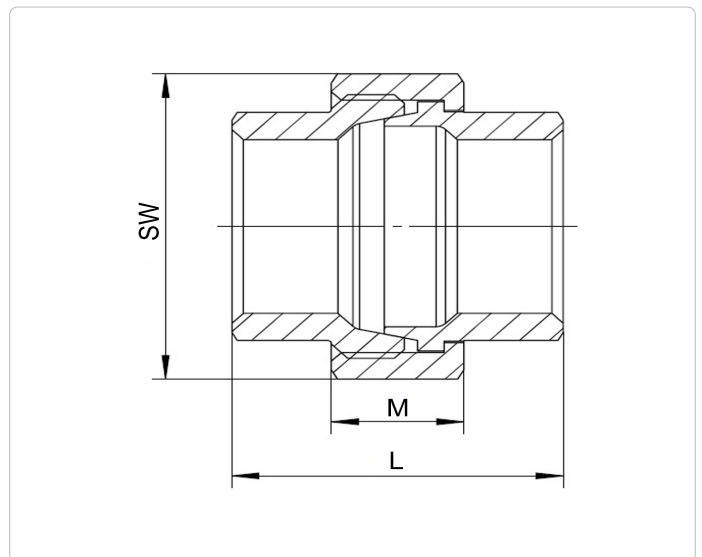

Union Conical F/F

ISO4144 | EF340 | CF8M (1.4408, V4A) | ISO7-1 (Rp)

Article No.	DVGW Approved	Standard		Dimension (mm)		
		Size	DN	L	M	SW
421090041		1/8	6	30	13	21
421090042		1/4	8	33.5	13.5	25
421090043		3/8	10	36.5	15	28
421090044D	✓	1/2	15	39.5	16	35.5
421090045D	✓	3/4	20	42.5	17	41.5
421090046D	✓	1	25	50	20	50
421090047D	✓	1-1/4	32	54	22	60.5
421090048D	✓	1-1/2	40	58	24	69
421090049D	✓	2	50	65	27	80.5
421090050		2-1/2	65	75	29.5	103
421090051		3	80	83	31	117.5
421090052		4	100	110	34	150

- ISO4144 standard cast fittings, CF8M (1.4408) cast version of 316 (1.4401)
- Thread acc. to ISO 7-1, DIN EN 10226-1 (old DIN 2999 & BS21); parallel female thread Rp (BSPT).
- Pressure ratings:

Temperature C°	Non-shock max. working pressure bar
-20 to 40	20
100	16.5
150	15
200	14
220	13.5