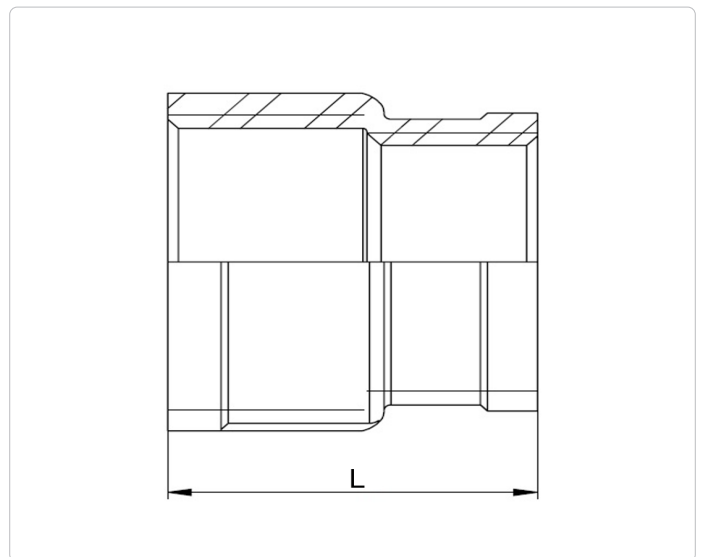

Red. Sockets

ISO4144 | EF240 | CF8M (1.4408, V4A) | ISO7-1 (Rp)

Article No.	DVGW Approved	Standard		Dimension (mm)
		Size		L
421190002		1/4	1/8	25
421190003		3/8	1/8	26
421190004			1/4	26
421190005D	✓	1/2	1/4	34
421190006D	✓		3/8	34
421190007D	✓	3/4	3/8	36
421190008D	✓		1/2	36
421190009D	✓	1	1/2	42
421190010D	✓		3/4	42
421190011D	✓	1-1/4	3/4	48
421190012D	✓		1	48
421190013D	✓	1-1/2	1	52
421190014D	✓		1-1/4	52
421190015D	✓	2	1-1/4	58
421190016D	✓		1-1/2	58
421190017		2-1/2	1-1/2	65
421190018			2	65
421190019		3	2	72
421190020			2-1/2	72

- ISO4144 standard cast fittings, CF8M (1.4408) cast version of 316 (1.4401)
- Thread acc. to ISO 7-1, DIN EN 10226-1 (old DIN 2999 & BS21); parallel female thread Rp (BSPT).
- Pressure ratings:

Temperature C°	Non-shock max. working pressure bar
-20 to 40	20
100	16.5
150	15
200	14
220	13.5