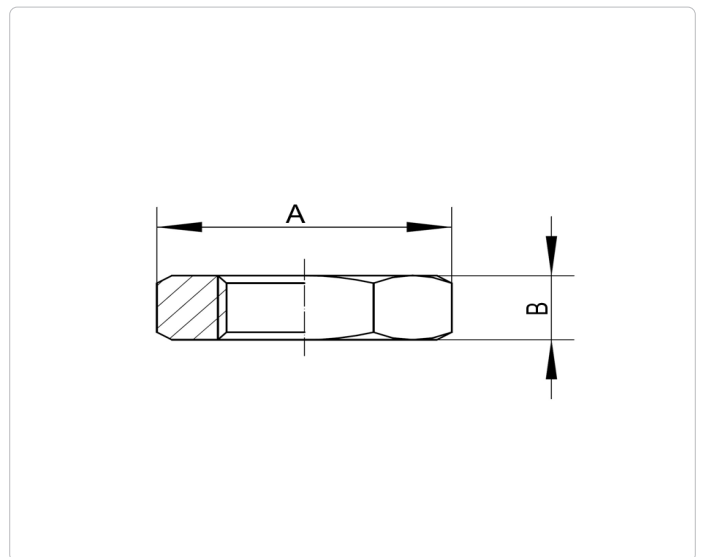

## Hex. Nuts acc. to DIN 431 Casted

EF310 | CF8M (1.4408, V4A) | ISO7-1 (Rp)

Article No.	Standard		Dimension (mm)	
	Size	DN	A	B
21230001	1/8	6	17.2	7.1
21230002	1/4	8	22	6
21230003	3/8	10	27	7
21230004	1/2	15	32	8
21230005	3/4	20	36	9
21230006	1	25	46	10
21230007	1-1/4	32	55	11
21230008	1-1/2	40	60	12
21230009	2	50	75	13
21230010	2-1/2	65	95	16
21230011	3	80	105	19
21230012	4	100	135	22

- PN20 /300lbs cast fittings, CF8M (1.4408, V4A) cast version of 316 (1.4401)
- Thread acc. to ISO 7-1, DIN EN 10226-1 (old DIN 2999 & BS21); parallel female thread Rp (BSPT).
- Pressure ratings:

Temperature C°	Non-shock max. working pressure bar
-20 to 40	20
100	16.5
150	15
200	14
220	13.5