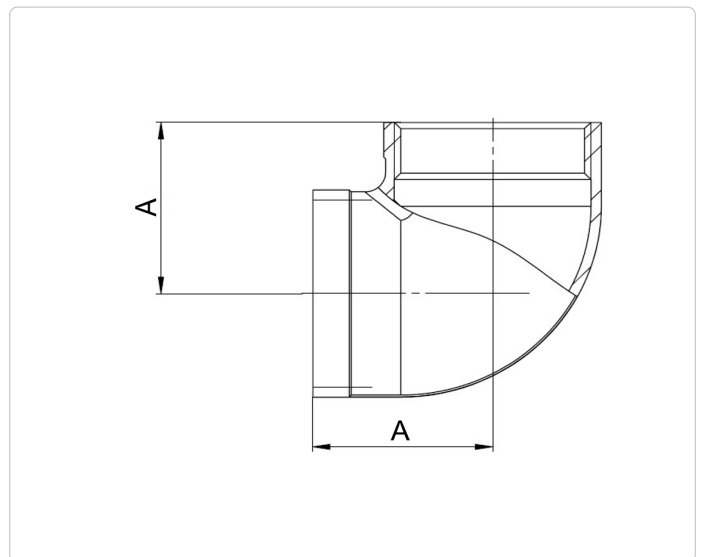

## Elbow 90° F/F

ISO4144 | EF90 | CF8M (1.4408, V4A) | ISO7-1 (Rp)

Article No.	DVGW Approved	Standard		Dimension (mm)
		Size	DN	A
421040021		1/8	6	17
421040022		1/4	8	19
421040023		3/8	10	23
421040024D	✓	1/2	15	27
421040025D	✓	3/4	20	32
421040026D	✓	1	25	38
421040027D	✓	1-1/4	32	45
421040028D	✓	1-1/2	40	48
421040029D	✓	2	50	57
421040030		2-1/2	65	69
421040031		3	80	78
421040032		4	100	96

- ISO4144 standard cast fittings, CF8M (1.4408) cast version of 316 (1.4401)
- Thread acc. to ISO 7-1, DIN EN 10226-1 (old DIN 2999 & BS21); parallel female thread Rp (BSPT).
- Pressure ratings:

Temperature C°	Non-shock max. working pressure bar
-20 to 40	20
100	16.5
150	15
200	14
220	13.5