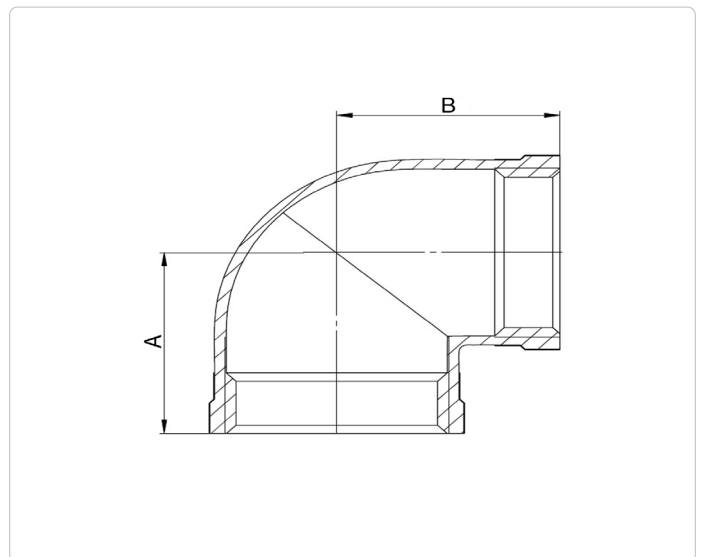

## Red. Elbow 90°

ISO4144 | EF90R | CF8M (1.4408, V4A) | ISO7-1 (Rp)

Article No.	DVGW Approved	Standard		Dimension (mm)	
		Size		A	B
421290001		1/4	1/8	18	18
421290002		3/8	1/4	20	22
421290003D	✓	1/2	1/4	24	24
421290004D	✓		3/8	26	25
421290006D	✓	3/4	3/8	28	28
421290007D	✓		1/2	29	30
421290009D	✓	1	1/2	32	33
421290010D	✓		3/4	34	35
421290012D	✓	1-1/4	3/4	38	40
421290013D	✓		1	40	42
421290017D	✓	1-1/2	1	41	45
421290018D	✓		1-1/4	45	48
421290023D	✓	2	1-1/4	48	54
421290024D	✓		1-1/2	52	55

- ISO4144 standard cast fittings, CF8M (1.4408) cast version of 316 (1.4401)
- Thread acc. to ISO 7-1, DIN EN 10226-1 (old DIN 2999 & BS21); parallel female thread Rp (BSPT).
- Pressure ratings:

Temperature C°	Non-shock max. working pressure bar
-20 to 40	20
100	16.5
150	15
200	14
220	13.5